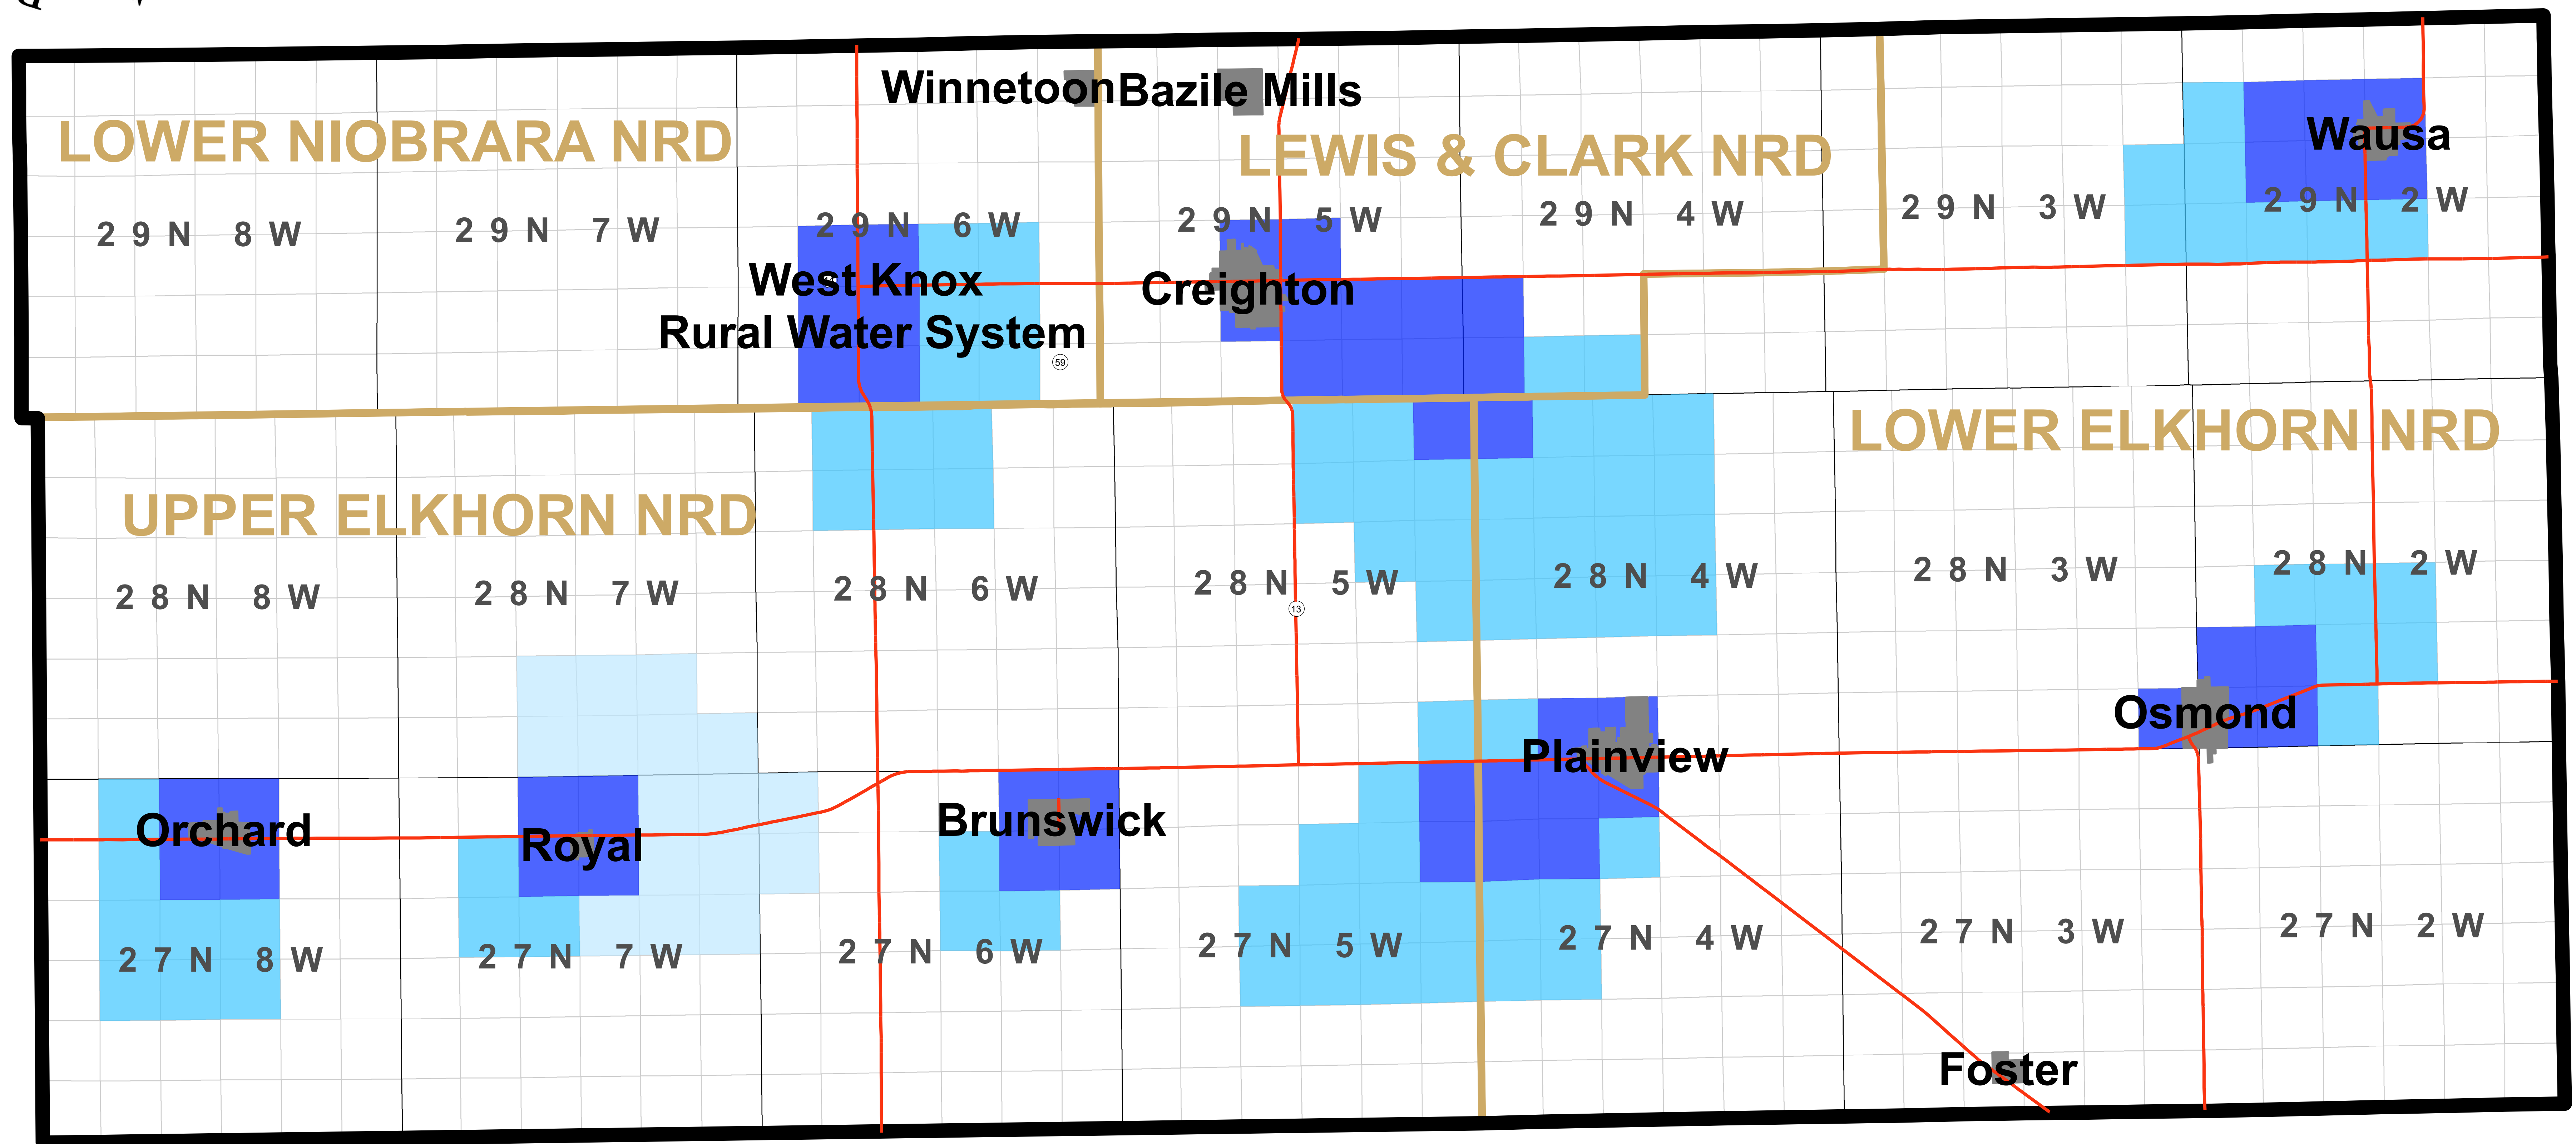

Bazile Groundwater Management Area

Legend

-  BGMA Boundaries
-  NRD Bazile Area Boundaries
-  Tier 1 Costshare Available (20 year time of travel)
-  Tier 2 Costshare Available (50 year time of travel)
-  Tier 3 (East Branch Verdigre Creek)
-  Tier 4