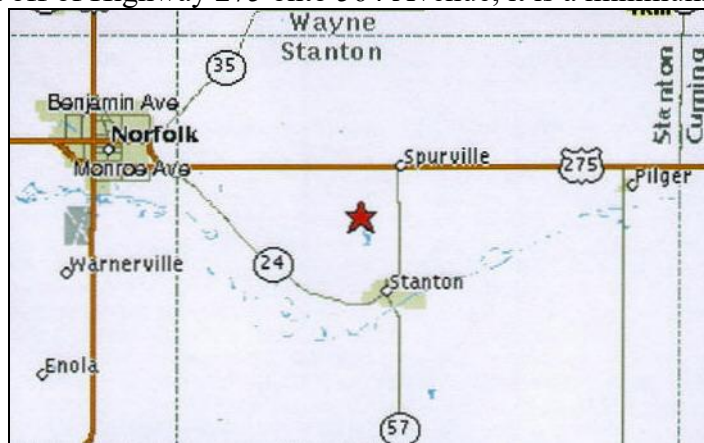

# LOWER ELKHORN NRD TREE PICKUP DATES

**For your trees and/or mats**

Lower Elkhorn NRD – 402-371-7313

**Friday April 17, 2026 – 12:00 PM – 5:30 PM**  
**Thursday April 23, 2026 – 9:00 AM – 4:30 PM**  
**Friday April 24, 2026 – 9:00 AM – 2:00 PM**

## TREE DISTRIBUTION CENTER MASKENTHINE LAKE

From Highway 275 and Highway 57 Junction  
(north of Stanton) One mile west on 275 to Ridge Road,

**or**

Approximately 8 miles east of Norfolk on Highway 275 to Ridge Road,

**then**

South 2 miles, then ½ mile west and you will see a big  
tan/green building on the right/north

\*Do not turn south off of Highway 275 onto 564 Avenue, it is a minimum maintenance road\*

**Any orders not picked up on specified dates or without other arrangements made  
will be forfeited and no refund issued.**