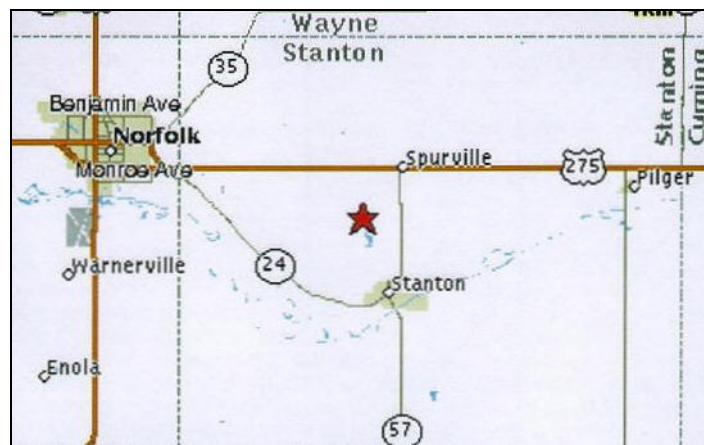

### ARBOR DAY

Friday, April 24, 2026

**9:00 AM to 2:00 PM**

The above time is firm.

**AT**

### TREE DISTRIBUTION CENTER MASKENTHINE LAKE

From Highway 275 and Highway 57 Junction  
(north of Stanton) One mile west or  
approximately 8 miles east of Norfolk on Highway 275 to Ridge Road;  
2 miles south; ½ mile west

Lower Elkhorn NRD  
402-371-7313